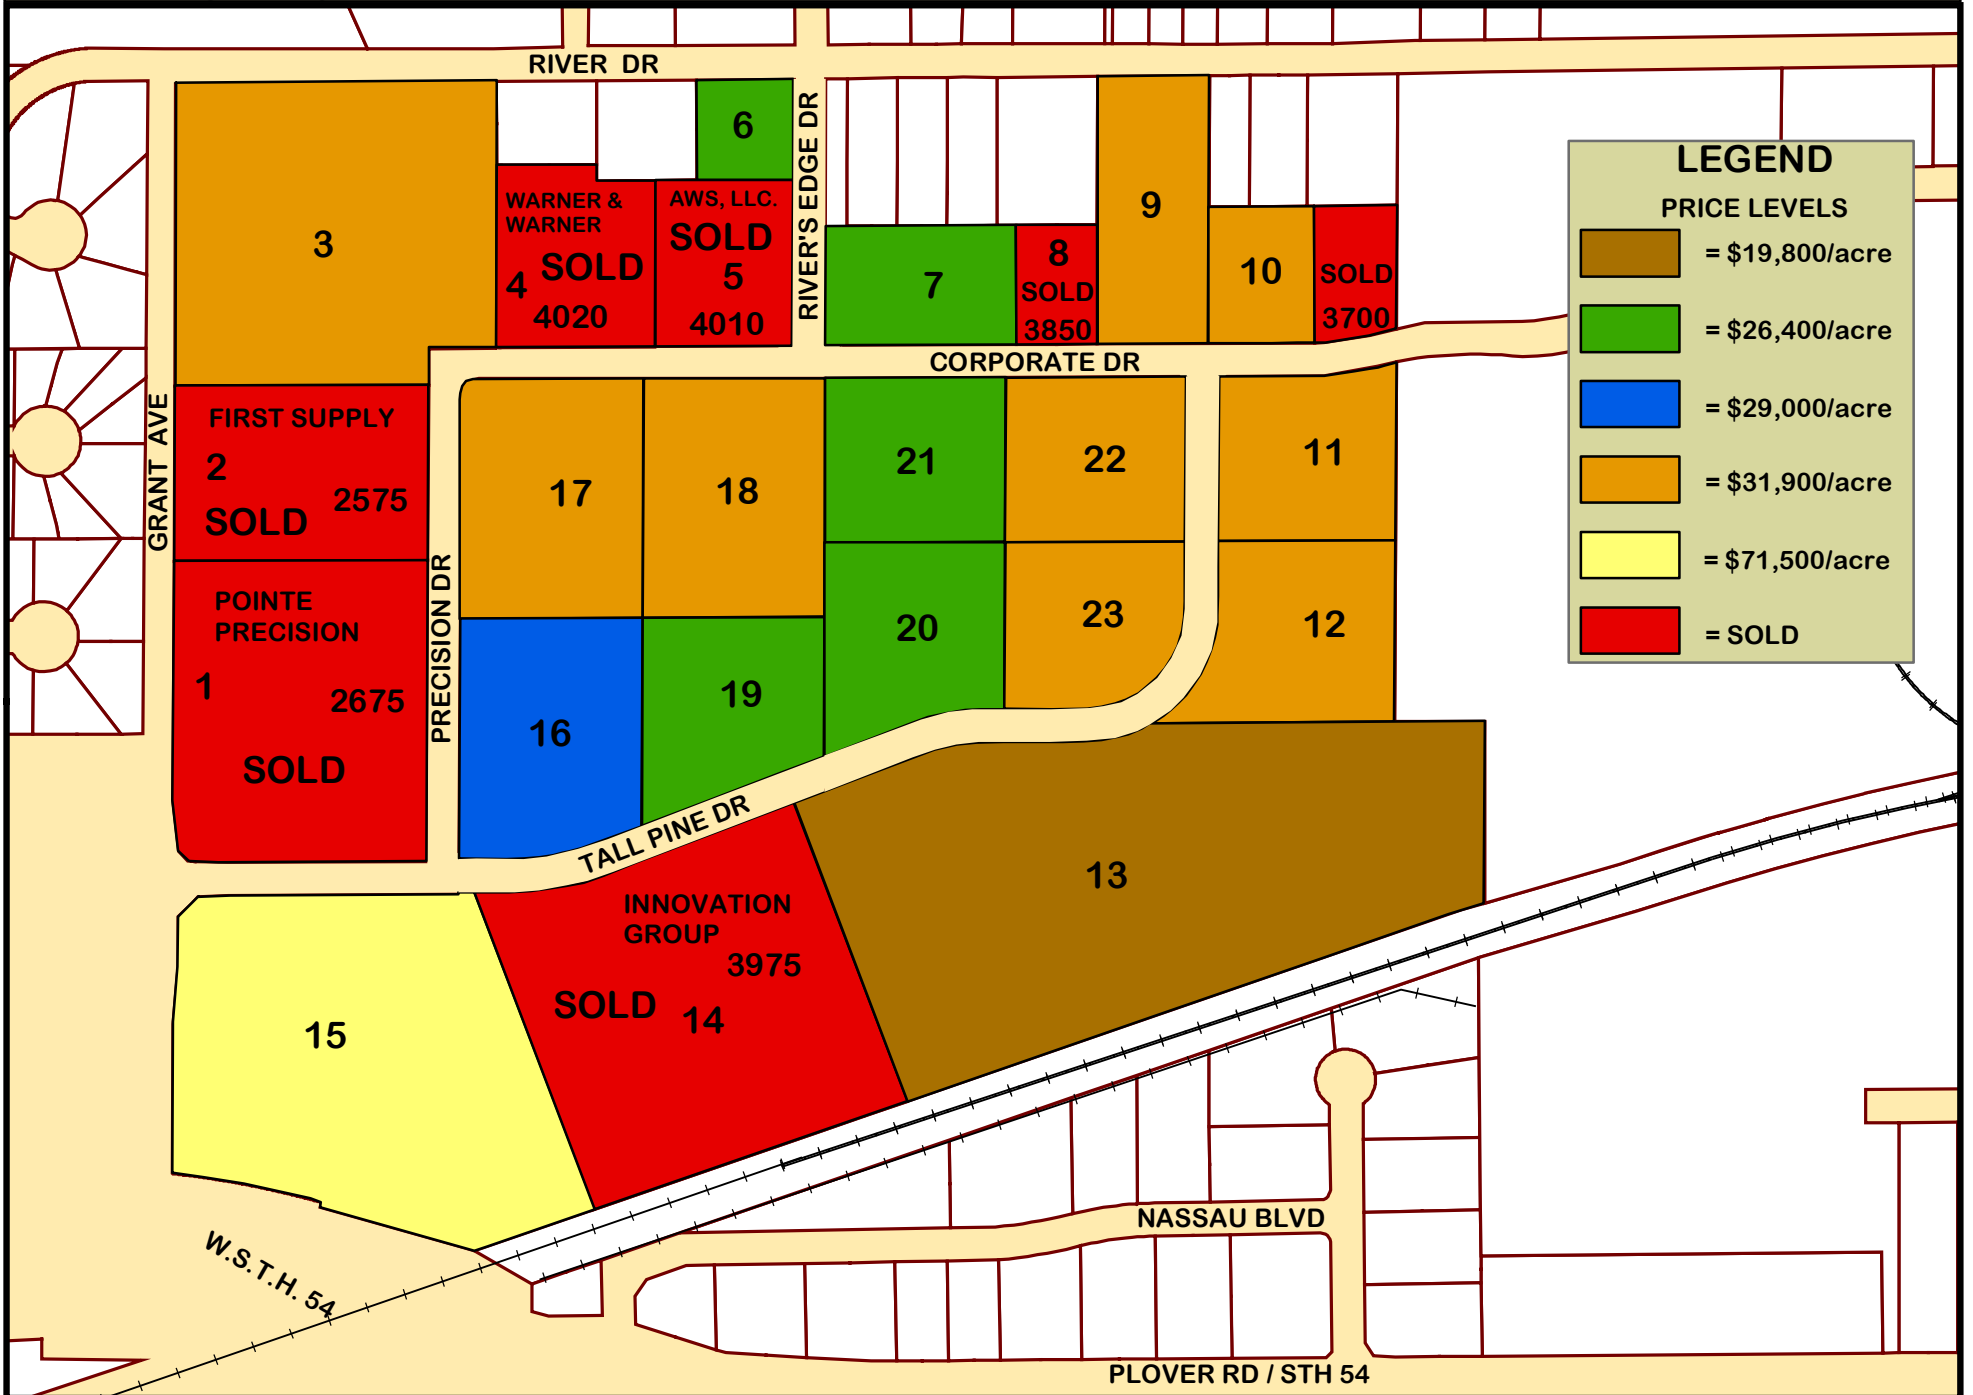

VILLAGE OF PLOVER:
PINES CORPORATE CENTRE
 Portage County, Wisconsin

Produced by: GIS Dept.
 Date: December, 2012
 File: pinescorporate-acres.mxd

LEGEND

PRICE LEVELS

- = \$19,800/acre
- = \$26,400/acre
- = \$29,000/acre
- = \$31,900/acre
- = \$71,500/acre
- = SOLD